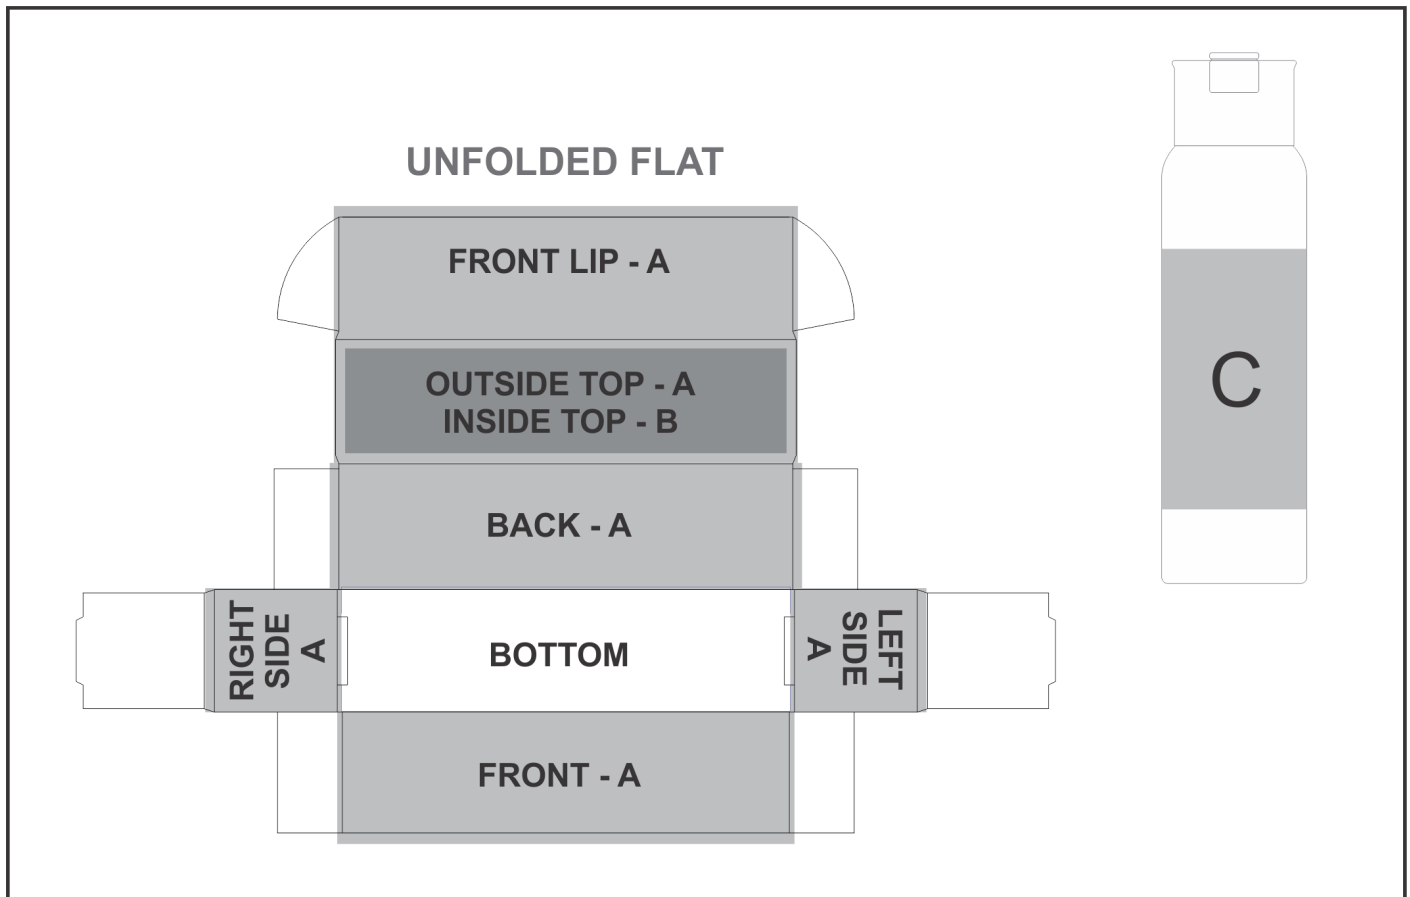

GF-KS-874-B

Boost Bottle in Bianca Custom Gift Box

Need to know:

- Includes 1-Position Direct Print on Box **AND** - Includes 1-Colour, 1-Position Screen Wrap (setup fee applies)

- **Please Note:** Due to the nature of the printing process, any white in a logo cannot be branded and we cannot guarantee an exact colour match as the box has a matt finish. The nature and inconsistency of the pre-cut boards may create a 1-3mm of unbranded space on the front lip and imperfections may be found within the print. Large solid coverage prints are not recommended, if large solid coverage is required, it is recommended on kraft boxes as imperfections are less noticeable.

- Seam on Bottle will affect the print.

Branding Options:

Position B

1. Digital Custom Packaging (DCP-CHG-2)
Full Colour
Size: 258mm wide x 62mm high

Position C

1. Screen Wrap (SW)
1 Colour
Size: 140mm wide x 122mm high

Position A

1. Digital Custom Packaging (DCP-CHG-2)
Full Colour
Size: 436,5mm wide x 364,5mm high